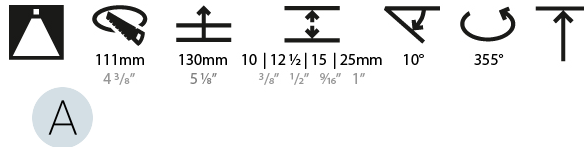

PHYSICAL

Shape: Round
Diameter (mm): 107
Diameter (in): 4 3/16
Height (mm): 112
Height (in): 4 7/16
Ceiling Thickness (mm): 10 / 12.5 / 15 / 25
Ceiling Thickness (in): 3/8 or 1/2 or 9/16 or 1
Min. Recessing Depth (mm): 130
Min. Recessing Depth (in): 5 1/8
Light Distribution: Adjustable / Downlight
Weight (kg): 0.609
Weight (lbs): 1.34
Fixture Finish: SSR / BKV / CWI / CRY / HAB / UFT / ITA / RUA / FTG / MYG / LOD / PUS / FRO / FUP / KIA / POP / BLS / SPG / MEY / GOH / GUM / CHC / COM / ABZ / JAG / OBR / MOS / ROR
Fixture Material: Aluminum Die Cast
Cut-out Measurements: Ø 111mm / 4 3/8"
Upon Request: Unique Ceiling Thickness

ELECTRICAL

Lamp Type: LED (Zhaga Standard)
Input Wattage (W): 16.5
Total Output Wattage (W): 14.7
Dimming: Dali Dimming
Driver Included: No
Driver Location: Recessed Housing
Driver Type: Constant Current - 120Vac
Driver Class: Class 2
Housing: See Components
Input Voltage (V): 120
Constant Current (MA): 350

LED

Number of LEDs: 1
Max. Delivered Lumen (lm): 770
Nominal Lumen (lm): 1140
CRI: >90 CRI
Lamp Life (hrs): 50000
Upon Request: RGB-W Tunable White Special Color Temperature Special LED

OPTICAL

Reflector°: 20 / 40 / 60
Adjustability: Rotational 355°; Tilt 10°
Upon Request: Special Beam Angles

RATINGS AND CERTIFICATIONS

Certified By: Certified for North American Standards
IP rating: IP20