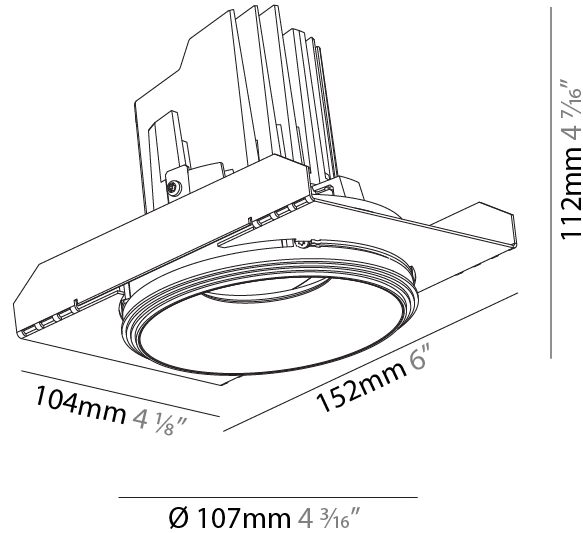

PHYSICAL

Shape: Round
Diameter (mm): 107
Diameter (in): 4 3/16
Height (mm): 112
Height (in): 4 7/16
Ceiling Thickness (mm): 10 / 12.5 / 15 / 25
Ceiling Thickness (in): 3/8 or 1/2 or 9/16 or 1
Min. Recessing Depth (mm): 130
Min. Recessing Depth (in): 5 1/8
Light Distribution: Adjustable / Downlight
Weight (kg): 0.609
Weight (lbs): 1.34
Fixture Finish: SSR / BKV / CWI / CRY / HAB / UFT / ITA / RUA / FTG / MYG / LOD / PUS / FRO / FUP / KIA / POP / BLS / SPG / MEY / GOH / GUM / CHC / COM / ABZ / JAG / OBR / MOS / ROR
Fixture Material: Aluminum Die Cast
Cut-out Measurements: Ø 111mm / 4 3/8"
Upon Request: Unique Ceiling Thickness

ELECTRICAL

Lamp Type: LED (Zhaga Standard)
Input Wattage (W): 16.5
Total Output Wattage (W): 14.7
Dimming: Dali Dimming
Driver Included: No
Driver Location: Recessed Housing
Driver Type: Constant Current - 120Vac
Driver Class: Class 2
Housing: See Components
Input Voltage (V): 120
Constant Current (MA): 350

LED

Number of LEDs: 1
Max. Delivered Lumen (lm): 770
Nominal Lumen (lm): 1140
CRI: >90 CRI
Lamp Life (hrs): 50000
Upon Request: RGB-W Tunable White Special Color Temperature Special LED

OPTICAL

Reflector°: 20 / 40 / 60
Adjustability: Rotational 355°; Tilt 10°
Upon Request: Special Beam Angles

RATINGS AND CERTIFICATIONS

Certified By: Certified for North American Standards
IP rating: IP20